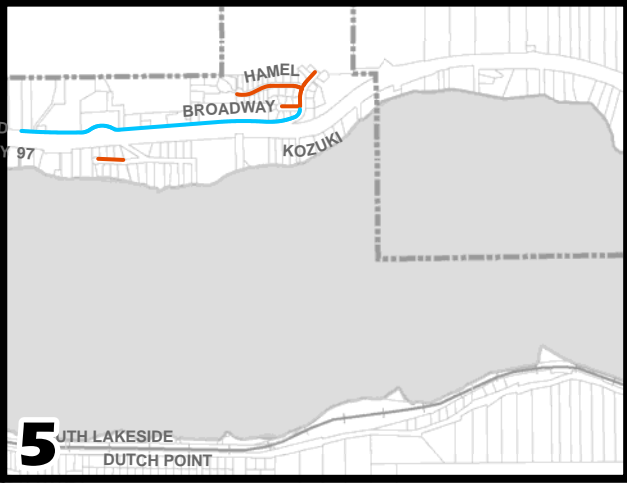

# City of Williams Lake

## Sidewalk Snow Removal

November 2015

 Snow Removal Areas  
 No Snow Removal Areas

**1** **City of Williams Lake**  
**Sidewalk Snow Removal**

SEE SHEET 2

SEE SHEET 1

WATERS

MURRAY

PINE

SUMMIT

WINDMILL

LAKEVIEW

HWY 97

MACKENZIE

2ND

COMER

	Snow Removal Areas
	No Snow Removal Areas
<b>4</b>	<b>City of Williams Lake Sidewalk Snow Removal</b>

SEE SHEET 4

	Snow Removal Areas
	No Snow Removal Areas
<b>5</b>	<b>City of Williams Lake</b>
	<b>Sidewalk Snow Removal</b>