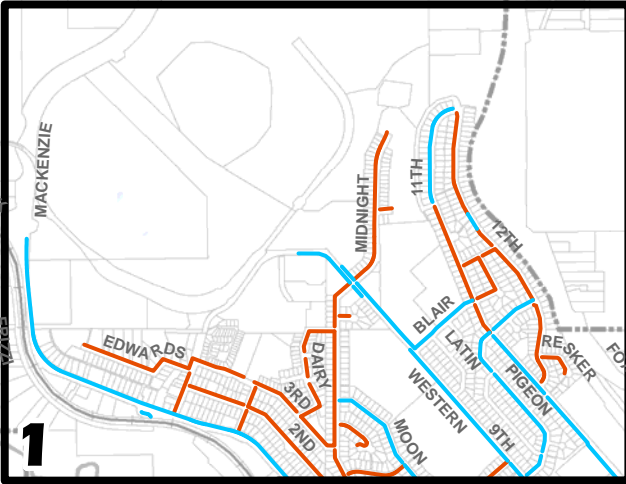

# City of Williams Lake

## Sidewalk Snow Removal

November 2015

 Snow Removal Areas  
 No Snow Removal Areas

**1** **City of Williams Lake**  
**Sidewalk Snow Removal**

SEE SHEET 2

SEE SHEET 1

WATERS

MURRAY

4TH

5TH

1ST

3RD

4TH

5TH

6TH

	Snow Removal Areas
	No Snow Removal Areas
<b>2</b>	<b>City of Williams Lake</b>
	<b>Sidewalk Snow Removal</b>

	Snow Removal Areas
	No Snow Removal Areas
<b>4</b>	<b>City of Williams Lake Sidewalk Snow Removal</b>

SEE SHEET 4

	Snow Removal Areas
	No Snow Removal Areas
<b>5</b>	<b>City of Williams Lake</b>
	<b>Sidewalk Snow Removal</b>