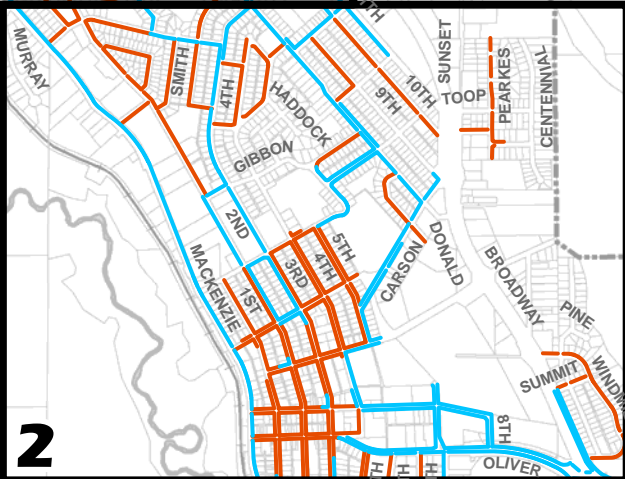

# City of Williams Lake

## Sidewalk Snow Removal

November 2015

 Snow Removal Areas  
 No Snow Removal Areas

**1** **City of Williams Lake**  
**Sidewalk Snow Removal**

SEE SHEET 2

SEE SHEET 1

WATERS

MURRAY

4TH

5TH

1ST

3RD

4TH

5TH

6TH

	Snow Removal Areas
	No Snow Removal Areas
<b>2</b>	<b>City of Williams Lake</b>
	<b>Sidewalk Snow Removal</b>

	Snow Removal Areas
	No Snow Removal Areas
<b>4</b>	<b>City of Williams Lake Sidewalk Snow Removal</b>

SEE SHEET 4

	Snow Removal Areas
	No Snow Removal Areas
<b>5</b>	<b>City of Williams Lake</b>
	<b>Sidewalk Snow Removal</b>