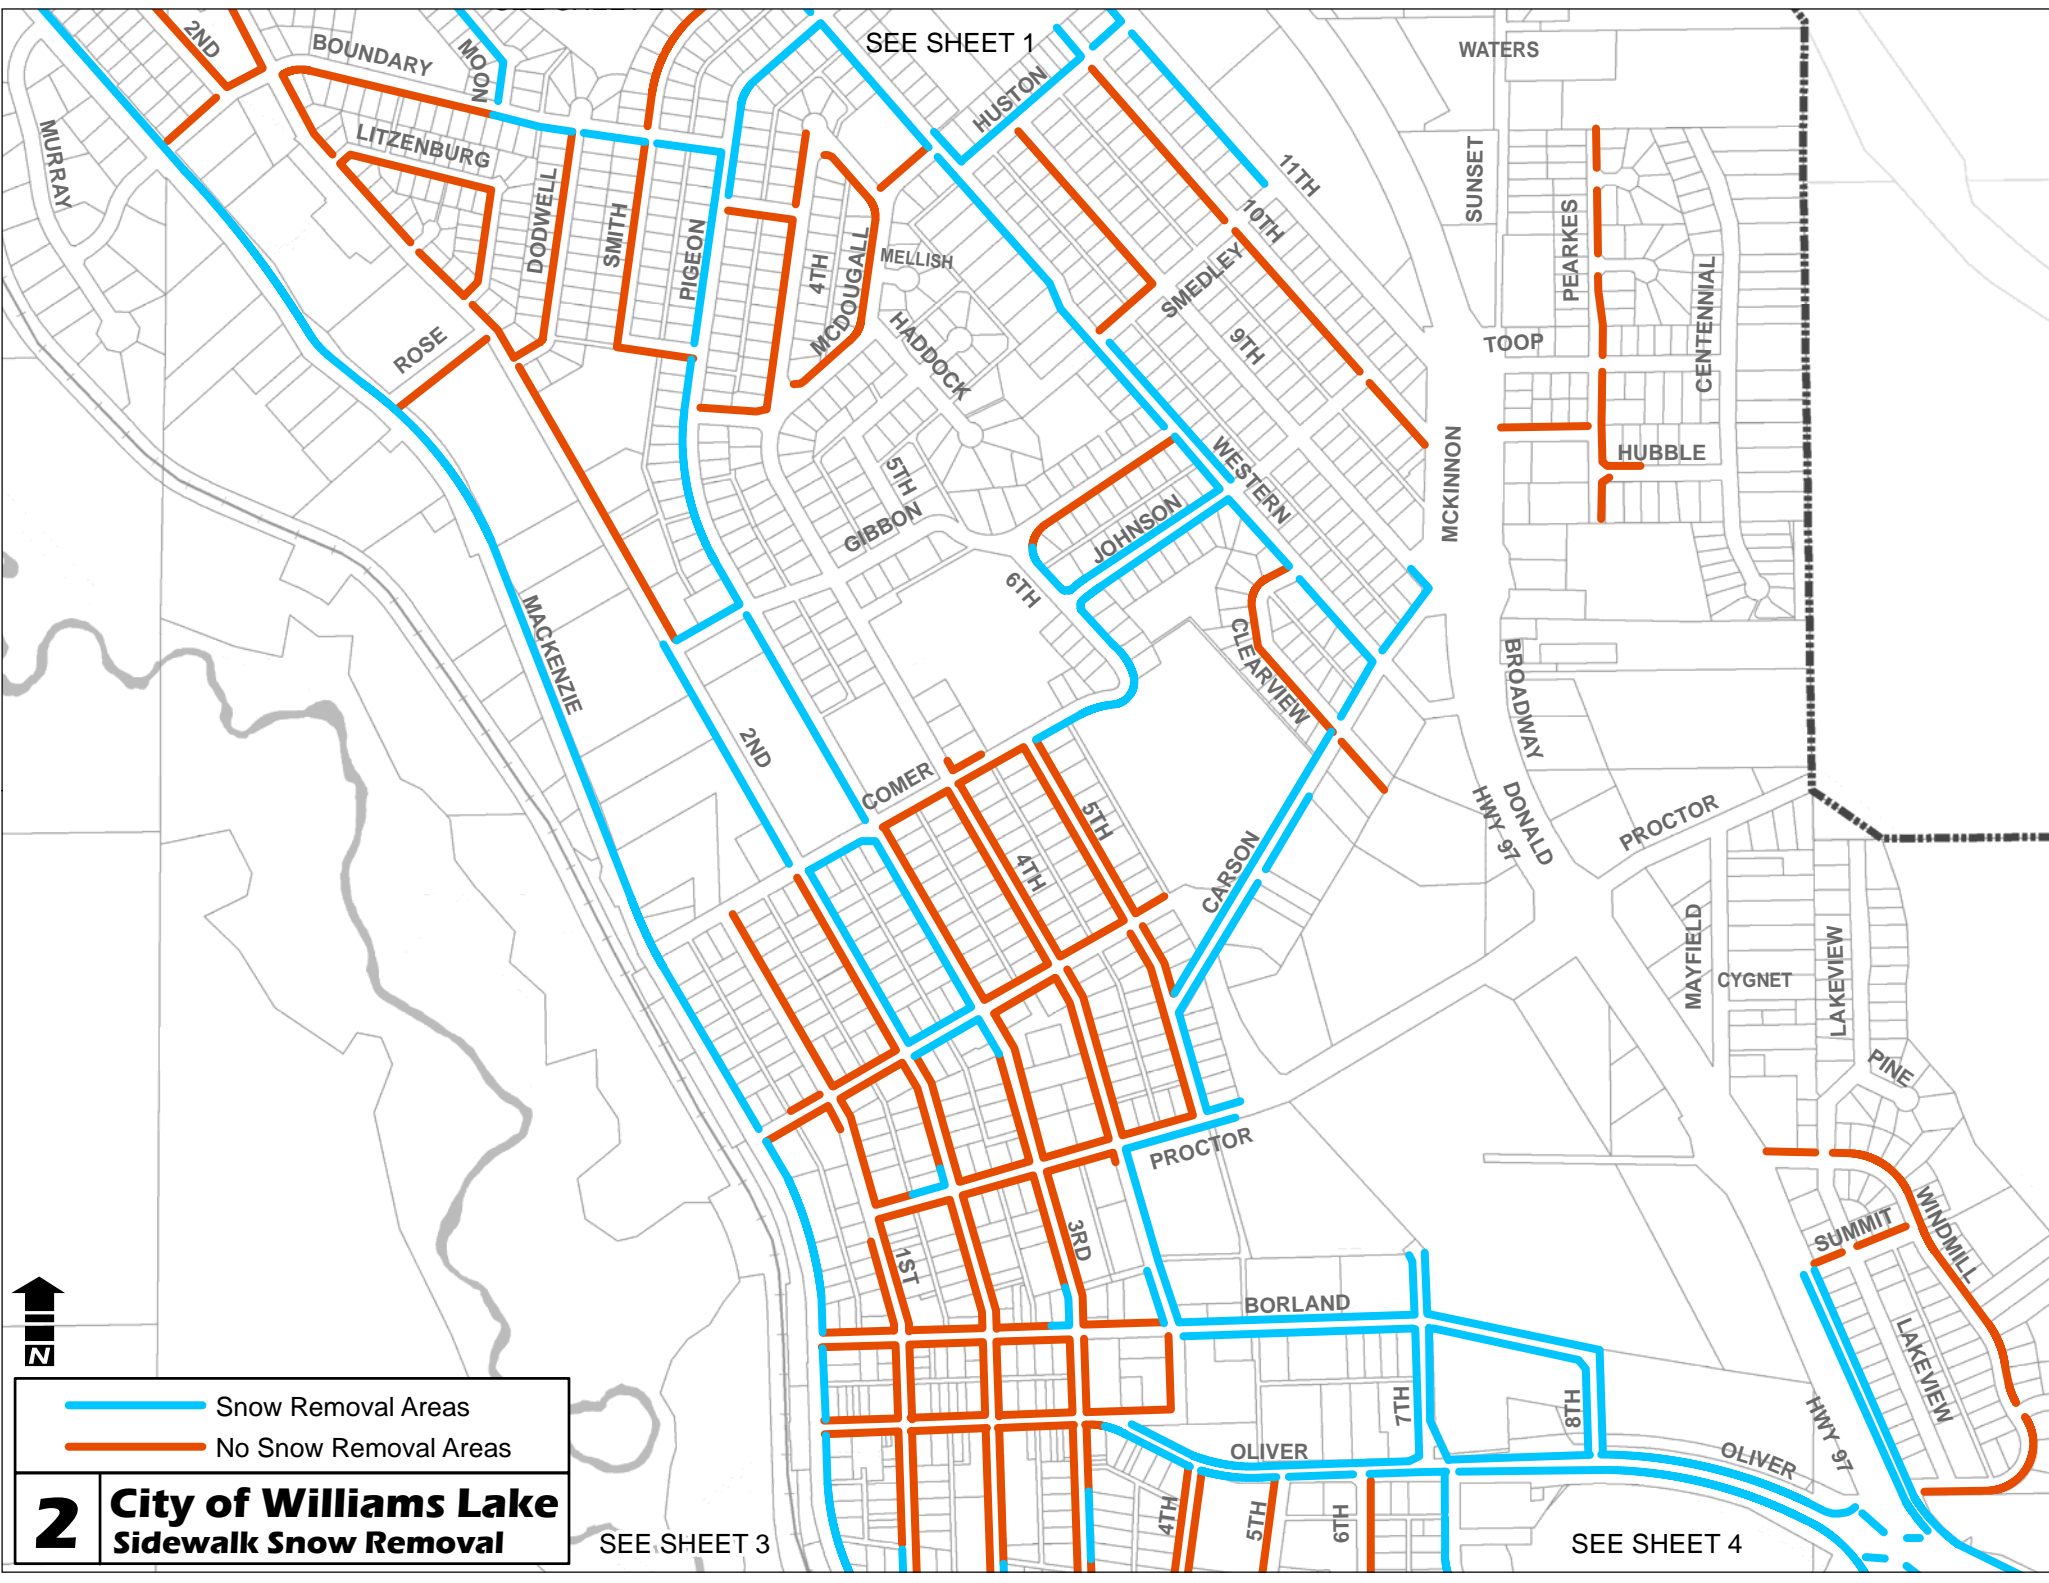

# City of Williams Lake

## Sidewalk Snow Removal

November 2015

 Snow Removal Areas  
 No Snow Removal Areas

**1** **City of Williams Lake**  
**Sidewalk Snow Removal**

SEE SHEET 2

SEE SHEET 1

WATERS

MURRAY

4TH

5TH

1ST

3RD

4TH

5TH

6TH

	Snow Removal Areas
	No Snow Removal Areas
<b>2</b>	<b>City of Williams Lake</b>
	<b>Sidewalk Snow Removal</b>

SEE SHEET 3

SEE SHEET 4

SEE SHEET 2

SEE SHEET 4

 Snow Removal Areas
 No Snow Removal Areas
<b>3</b> <b>City of Williams Lake</b> <b>Sidewalk Snow Removal</b>

SEE SHEET 2

SEE SHEET 3

SEE SHEET 5