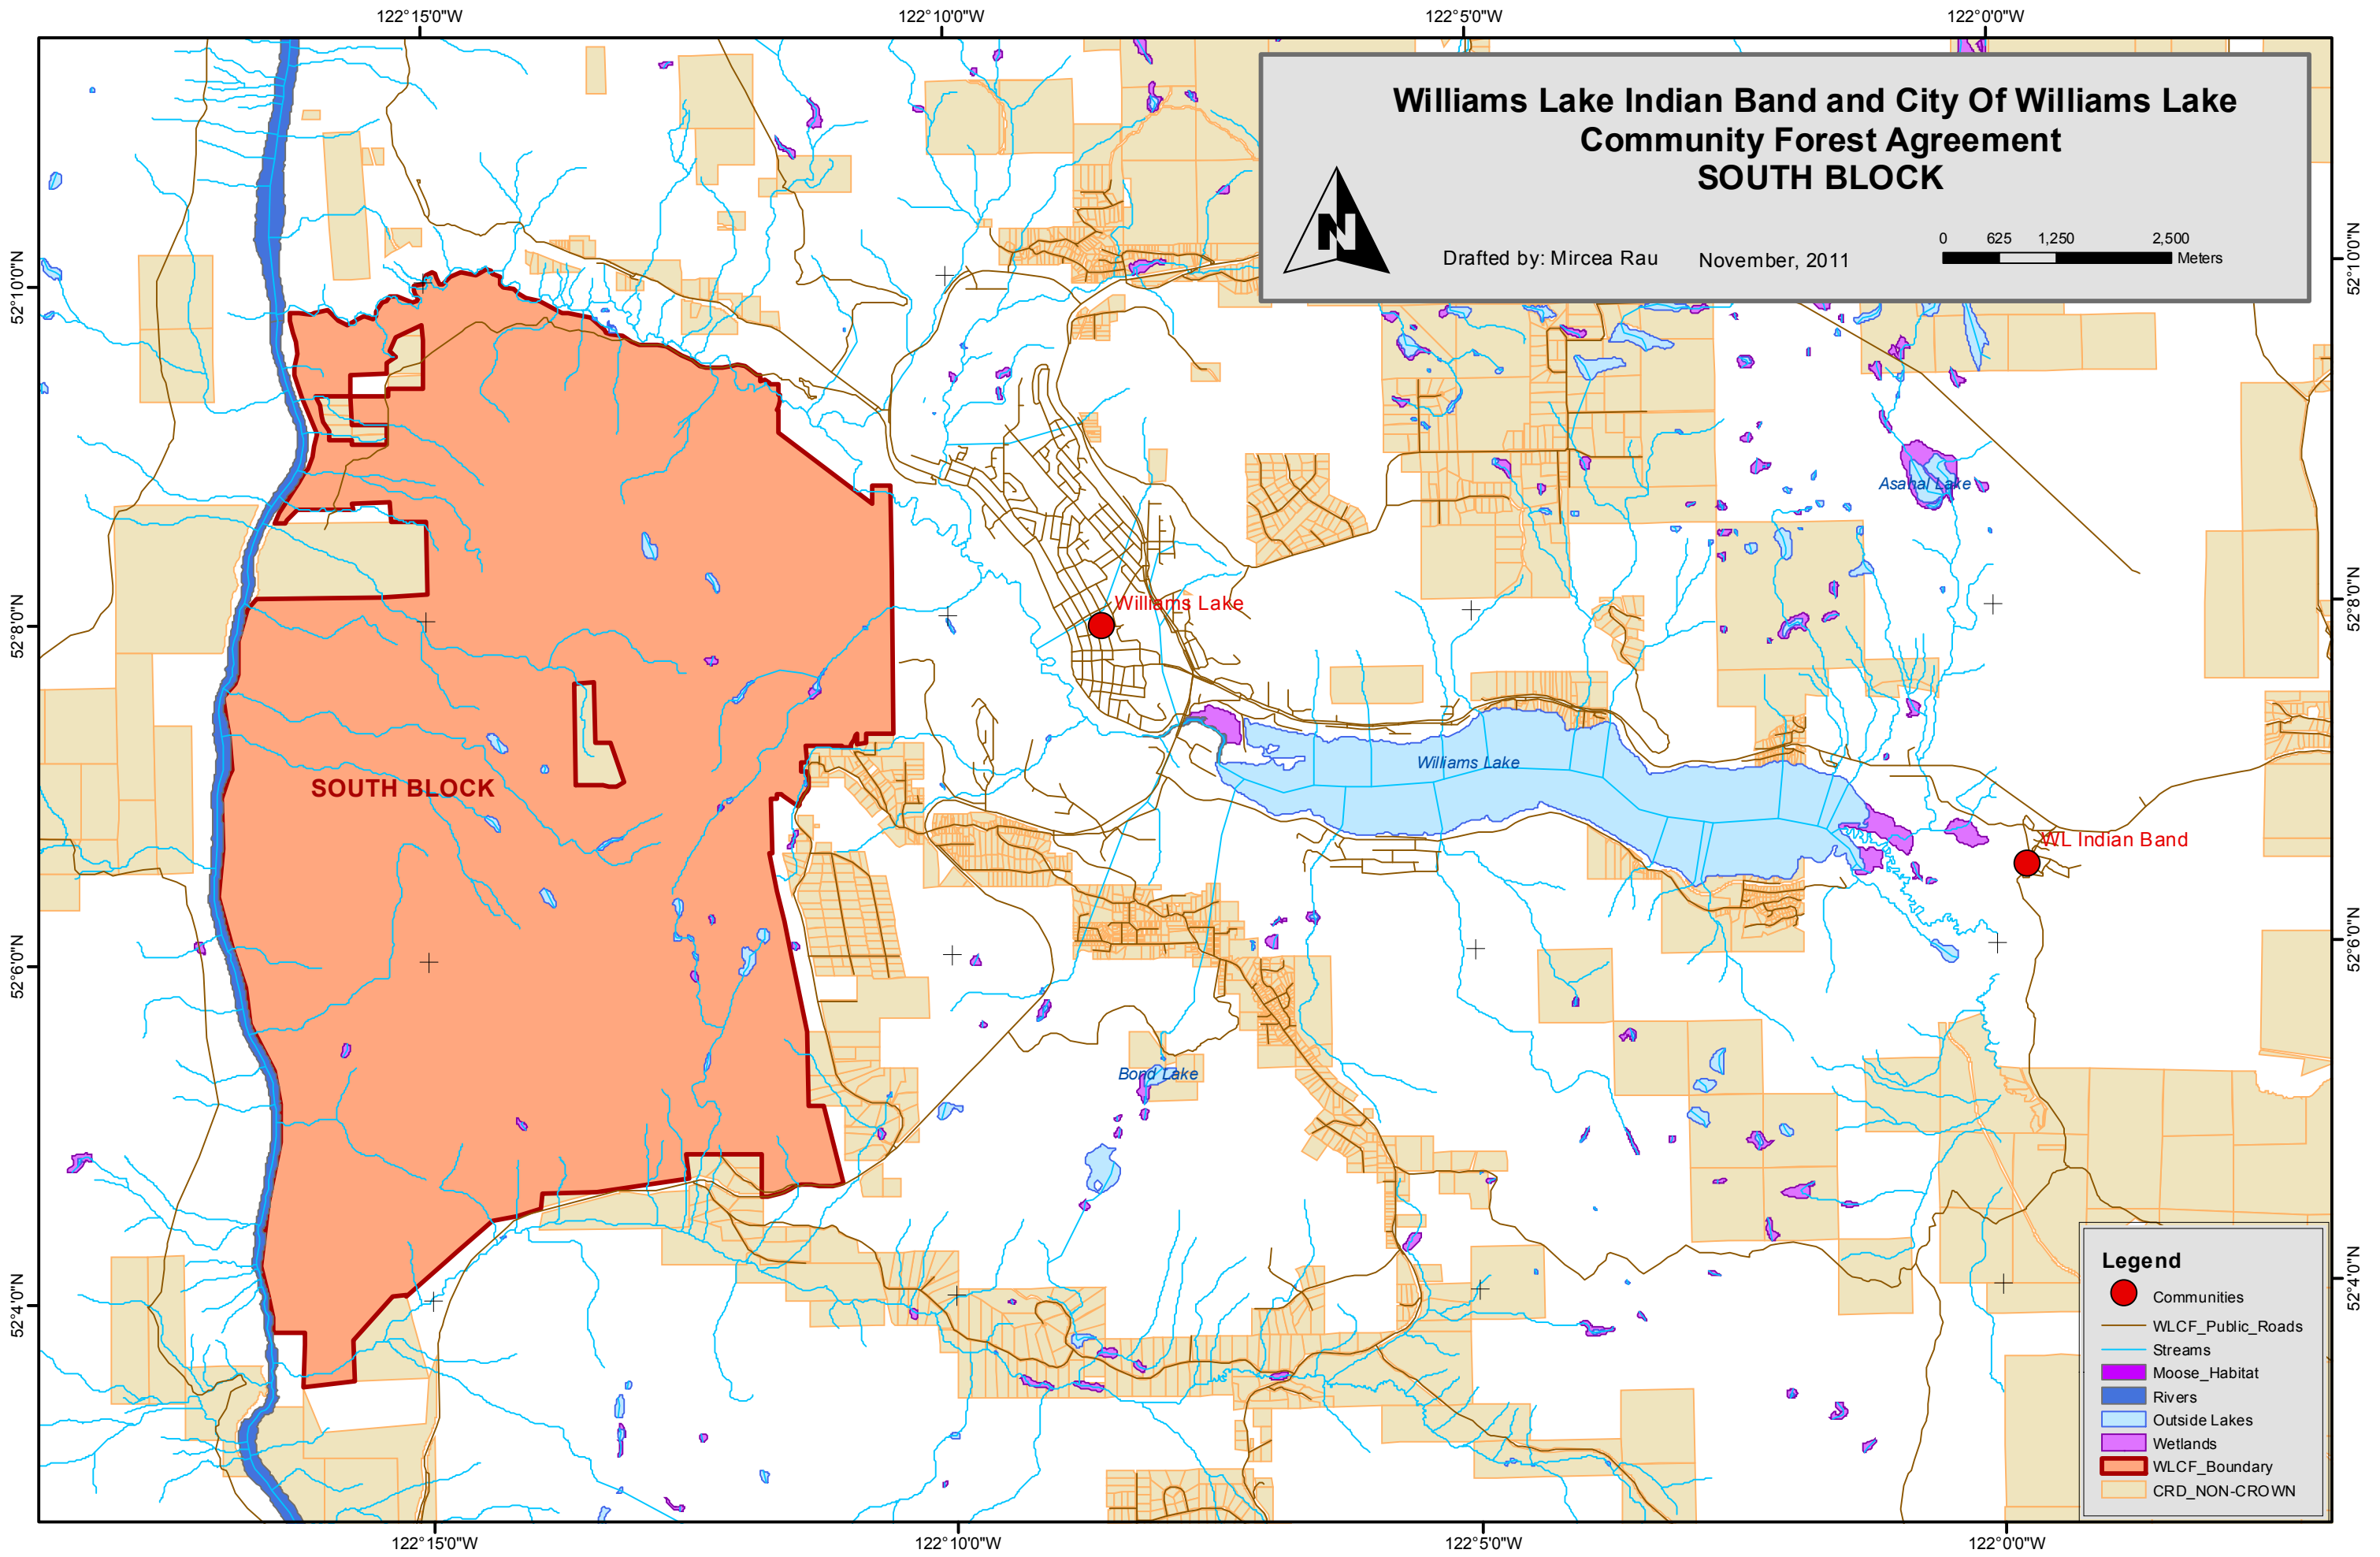

# Williams Lake Indian Band and City Of Williams Lake Community Forest Agreement SOUTH BLOCK

Drafted by: Mircea Rau November, 2011

**SOUTH BLOCK**

Williams Lake

Williams Lake

Asaha Lake

Bond Lake

WL Indian Band

**Legend**

- Communities
- WLCF\_Public\_Roads
- Streams
- Moose\_Habitat
- Rivers
- Outside\_Lakes
- Wetlands
- WLCF\_Boundary
- CRD\_NON-CROWN